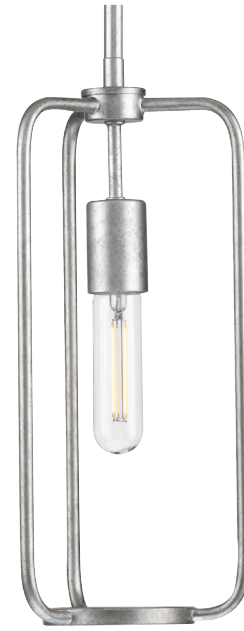

## P500223-141

### Bonn

The Bonn Collection One-Light Galvanized Mini-Pendant personifies an industrial vintage vibe sure to create an unforgettable lighting experience. Smooth metal bars coated in a beautiful galvanized finish curve to form a simple, open-cage light fixture. From the bottom of the sleek center stem, a single light base appears to drop and gives an extra touch of refined visual interest.

- From the bottom of the sleek center column, a light base appears to gracefully drip down and provides an extra touch of refined visual interest.
- Smooth metal bars curve to form a simple, open-cage design.
- The pendant is coated in a gorgeous galvanized finish.
- Ideal for any foyer, dining room, or kitchen.
- A great vintage choice for urban industrial, vintage, electric, farmhouse, and rustic interiors.
- Measures 7-inch width by 14-7/8-inch height.
- Uses one medium base bulb or vintage T10 bulb that is sold separately (60w max - LED or incandescent).
- Able to be fully dimmable with dimmable bulbs.
- Includes installation instructions and mounting hardware.
- Progress Lighting products are designed for exceptional quality, reliability, and functionality.

**Category:** Pendants

**Finish:** Galvanized Finish (Painted)

**Construction:** Steel Construction

Diameter: 7 in  
Height: 14-7/8 in  
Overall Ht. W/Chain: 81 in

MOUNTING	ELECTRICAL	LAMPING	ADDITIONAL INFORMATION
Ceiling stem hung with 6 links of chain mounted	Prewired	Quantity:	CETLus Dry Location Listed
Mounting plate for outlet box included	10 feet of wire supplied	One 60 W max. Medium Base or LED equivalent	1-year Limited Warranty
Six links of 9 gauge chain supplied	120 V	E26 base Porcelain socket	
One 6", four 12" lengths of stem included			
Canopy covers a standard 4" recessed outlet box: 5.125" W., 0.8125" ht., 5.125" depth			