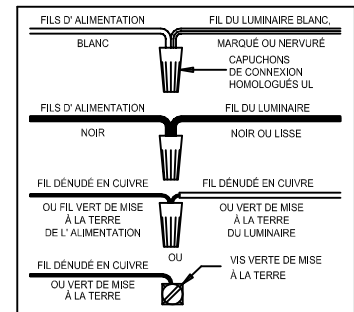

Instructions d'Assemblage et Installation

MISE EN GARDE: Lire les instructions avec soin et couper le courant au disjoncteur central avant de commencer l'installation.

*****
AVERTISSEMENT - S'il y a d'autres mécanismes régulateurs qui s'emploient avec ce dispositif, suivre soigneusement les instructions pour satisfaire aux exigences NEC. Si vous avez des questions, consulter un électricien qualifié.

AVERTISSEMENT - Ce produit contient des composants chimiques qui selon L'état de Californie provoquent un cancer, des infirmités de naissance et (ou) du mal au système reproductif. Il faut laver les mains soigneusement après avoir installé, manipulé, nettoyé, ou autrement touché ce produit.

MISE EN GARDE - Le verre est toujours fragile; maniez le(s) composant(s) et/ou l' (les) ampoule(s) avec prudence.

*****