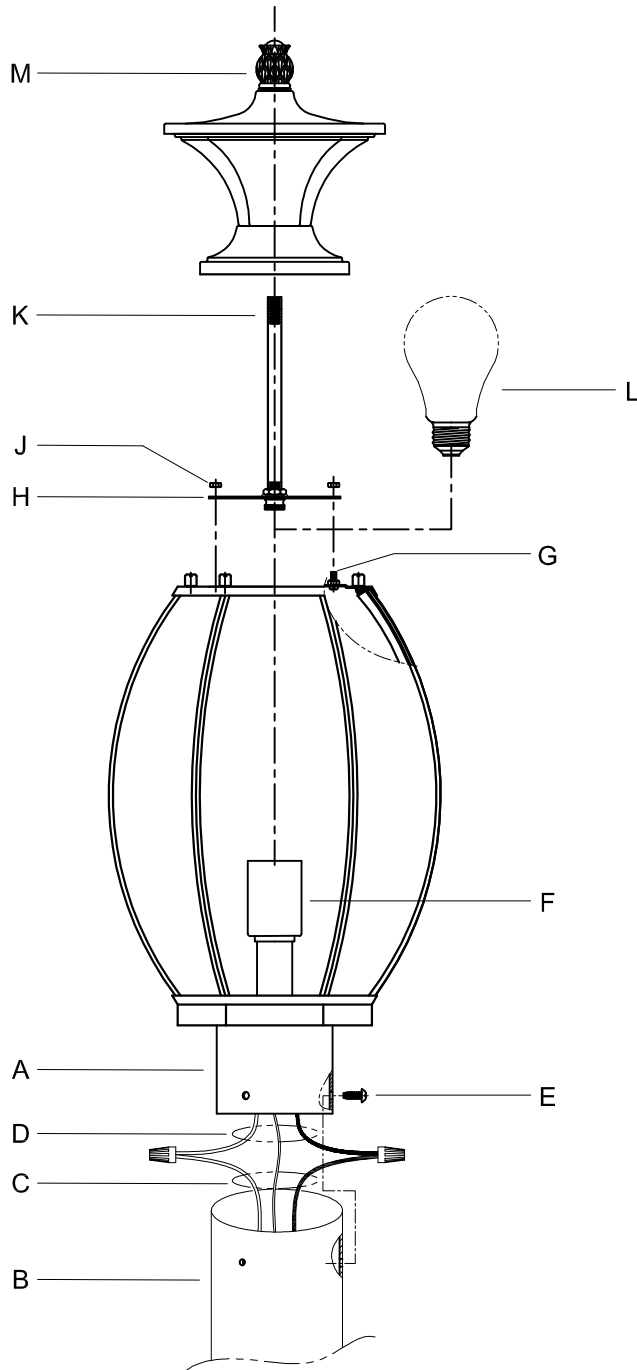

CAUTION: Read instructions carefully and turn electricity off at main circuit breaker panel before beginning installation.

540034

*****

WARNING - If any Special Control Devices are used with this Fixture, Follow the Instructions Carefully to assure full compliance with N.E.C. requirements. If there are any questions, contact a Qualified Electrical Contractor.

WARNING - This product contains chemicals known to the State of California to cause cancer, birth defects and /or other reproductive harm. Thoroughly wash hands after installing, handling, cleaning, or otherwise touching this product.

CAUTION - All glass is fragile, use care when handling Glass component(s) and or Lamp(s).

*****

ASSEMBLY STEPS:
MODE D'ASSEMBLAGE:
PASOS PARA ENSAMBLAR:

1. A → B
2. Ø (0.144)(3.6mm) →
3. B ← A
4. Ø (0.144)(3.6mm) →
5. D → C →
6. L → F
7. H → G
8. J → G
9. M → K

**B, C & L
(NOT FURNISHED)
(NO INCLUIDA)
(NON FOURNIE)**