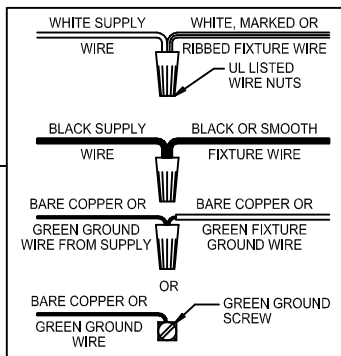

CAUTION: Read instructions carefully and turn electricity off at main circuit breaker panel before beginning installation.

540034

*****

WARNING - If any Special Control Devices are used with this Fixture, Follow the Instructions Carefully to assure full compliance with N.E.C. requirements. If there are any questions, contact a Qualified Electrical Contractor.

WARNING - This product contains chemicals known to the State of California to cause cancer, birth defects and /or other reproductive harm. Thoroughly wash hands after installing, handling, cleaning, or otherwise touching this product.

CAUTION - All glass is fragile, use care when handling Glass component(s) and or Lamp(s).

*****

ASSEMBLY STEPS:
MODE D'ASSEMBLAGE:
PASOS PARA ENSAMBLAR:

1. A → B
2. Ø (0.144)(3.6mm) →
3. B ← A
4. Ø (0.144)(3.6mm) →
5. D → C →
6. L → F
7. H → G
8. J → G
9. M → K

**B, C & L
(NOT FURNISHED)
(NO INCLUIDA)
(NON FOURNIE)**