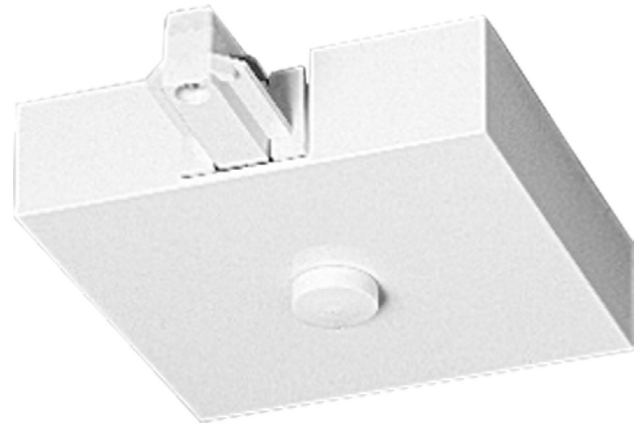

## Track Accessories

T-Bar end feed with canopy cover. (Use 8770-01 slotted outlet box.).

- White finish.
- Track accessory.
- Use P8770-01 slotted outlet box.

Category: Track

Finish: White (White)

Width: 4-1/4"  
Length: 5-3/8"  
Height: 1-3/8"