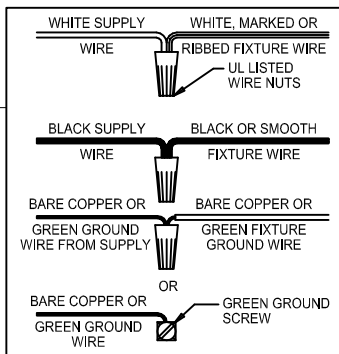

ADJUST HEIGHT WITH "D"
U → A (TO LOCK)
RÉGLEZ LA HAUTEUR AVEC "D"
U → A (À VERROUILLER)
AJUSTA LA ALTURA CON "D"
U → A (APRETAR)

**B, C, G & S
(NOT FURNISHED)
(NON FOURNIE)
(NO INCLUIDA)**