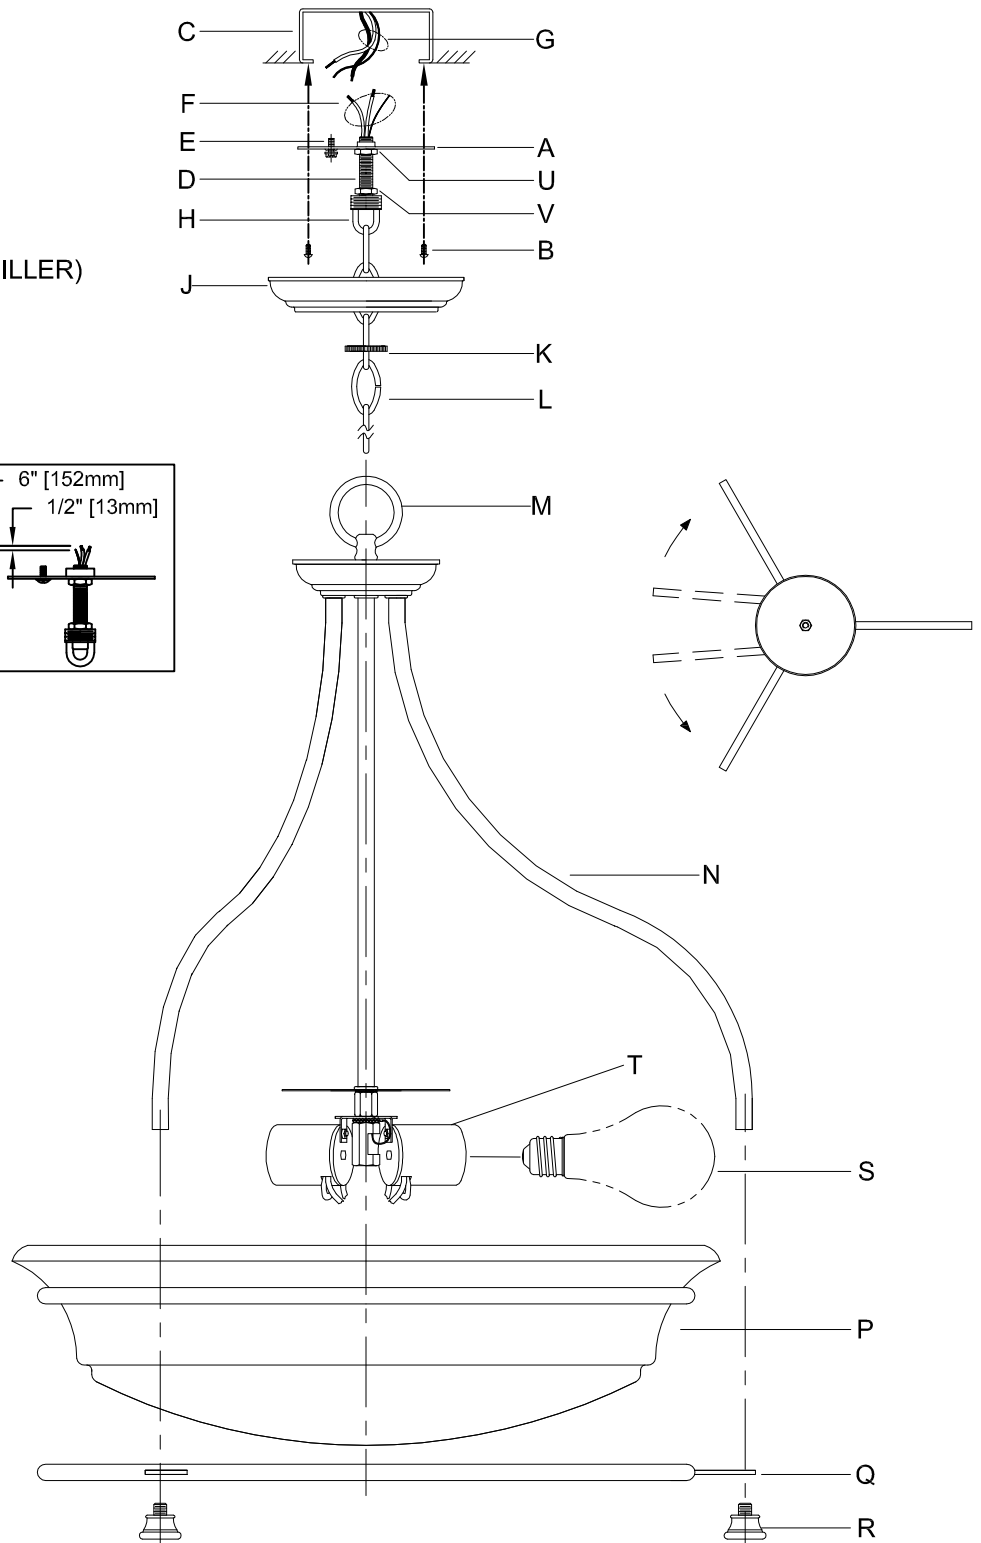

CAUTION: Read instructions carefully and turn electricity off at main circuit breaker panel before beginning installation.

500062

*****

WARNING - If any Special Control Devices are used with this Fixture, Follow the Instructions Carefully to assure full compliance with N.E.C. requirements. If there are any questions, contact a Qualified Electrical Contractor.

WARNING - This product contains chemicals known to the State of California to cause cancer, birth defects and /or other reproductive harm. Thoroughly wash hands after installing, handling, cleaning, or otherwise touching this product.

CAUTION - All glass is fragile, use care when handling Glass component(s) and or Lamp(s).

*****

ASSEMBLY STEPS:

MODE D'ASSEMBLAGE:

PASOS PARA ENSAMBLAR:

1. D,E → A
2. B,A → C
3. U,V,H → D
4. V → H (TO LOCK)
  (À VERROUILLER)
5. F → M (APRETAR)
6. L → M
7. J,K → L
8. L → H
9. F → L,K,J,H,D
10. F → G
11. J,K → H
12. S → T
13. P → Q
14. R,Q → N

ADJUST HEIGHT WITH "D"
U → A (TO LOCK)
RÉGLEZ LA HAUTEUR AVEC "D"
U → A (À VERROUILLER)
AJUSTA LA ALTURA CON "D"
U → A (APRETAR)

**B, C, G & S
(NOT FURNISHED)
(NON FOURNIE)
(NO INCLUIDA)**