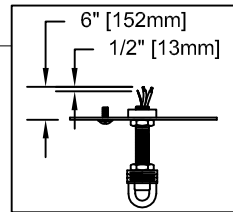

CAUTION: Read instructions carefully and turn electricity off at main circuit breaker panel before beginning installation.

500062

*****

WARNING - If any Special Control Devices are used with this Fixture, Follow the Instructions Carefully to assure full compliance with N.E.C. requirements. If there are any questions, contact a Qualified Electrical Contractor.

WARNING - This product contains chemicals known to the State of California to cause cancer, birth defects and /or other reproductive harm. Thoroughly wash hands after installing, handling, cleaning, or otherwise touching this product.

CAUTION - All glass is fragile, use care when handling Glass component(s) and or Lamp(s).

*****

ASSEMBLY STEPS:

MODE D'ASSEMBLAGE:

PASOS PARA ENSAMBLAR:

1. D,E → A
2. B,A → C
3. U,V,H → D
4. V → H (TO LOCK)
  (À VERROUILLER)
5. F → M (APRETAR)
6. L → M
7. J,K → L
8. L → H
9. F → L,K,J,H,D
10. F → G
11. J,K → H
12. S → T
13. P → Q
14. R,Q → N