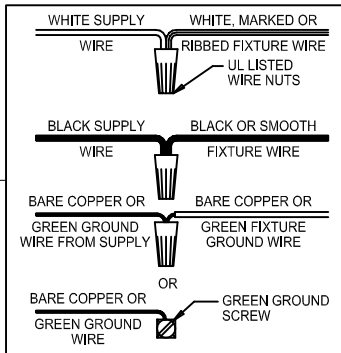

Assembly & Installation Instructions

CAUTION: Read instructions carefully and turn electricity off at main circuit breaker panel before beginning installation.

350047, 350048, 350062

*****

WARNING - If any Special Control Devices are used with this Fixture, Follow the Instructions Carefully to assure full compliance with N.E.C. requirements. If there are any questions, contact a Qualified Electrical Contractor.

WARNING - This product contains chemicals known to the State of California to cause cancer, birth defects and /or other reproductive harm. Thoroughly wash hands after installing, handling, cleaning, or otherwise touching this product.

CAUTION - All glass is fragile, use care when handling Glass component(s) and or Lamp(s).

*****

ASSEMBLY STEPS:
PASOS PARA ENSAMBLAR:
MODE D'ASSEMBLAGE:

1. D,E → A
2. B,A → C
3. F → G
4. H → D
5. N → M
6. M → J
7. L → K
8. P,Q,R,S → M
9. T,U → M

**B, C, G & L
(NOT FURNISHED)
(NO INCLUIDA)
(NON FOURNIE)**