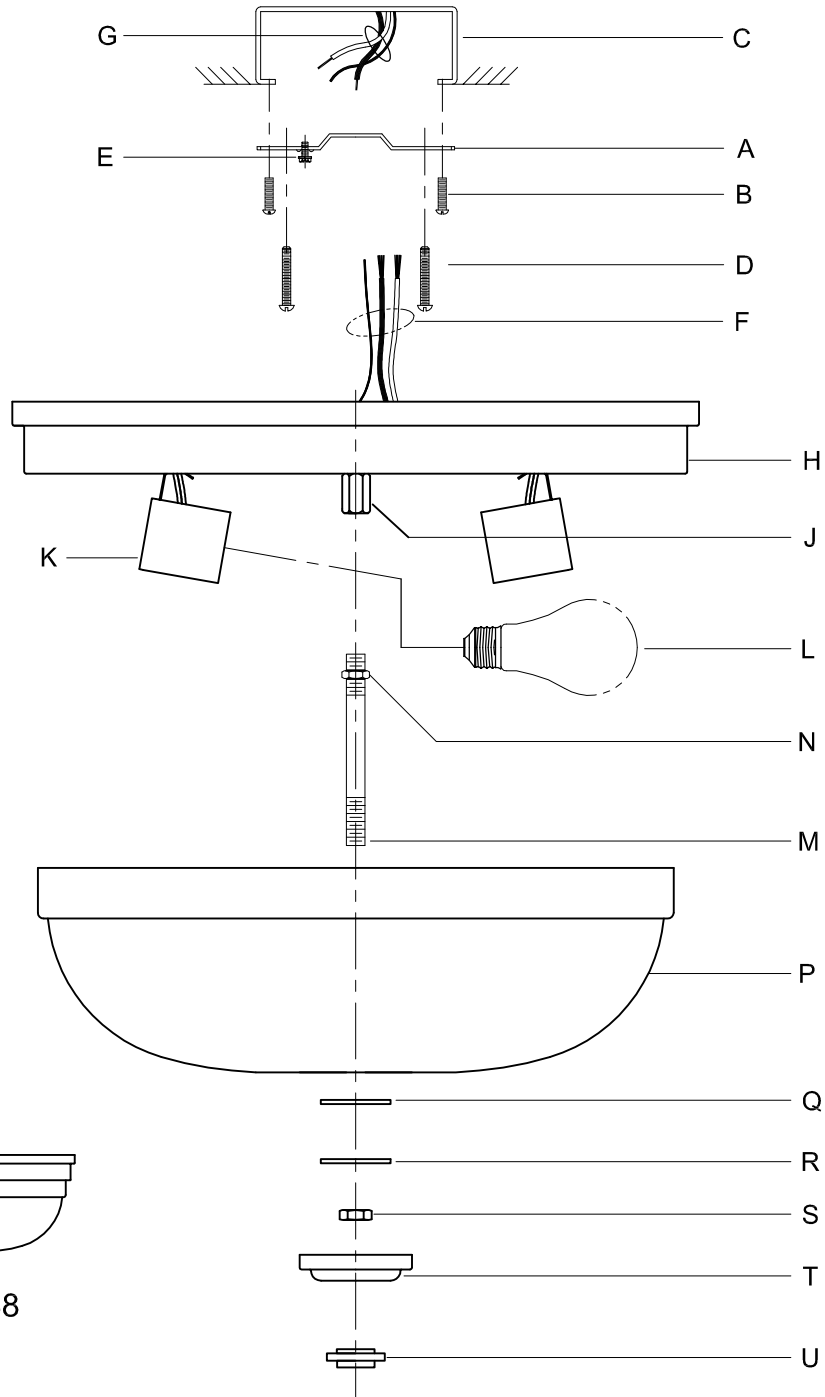

Assembly & Installation Instructions

CAUTION: Read instructions carefully and turn electricity off at main circuit breaker panel before beginning installation.

350047, 350048, 350062

*****

WARNING - If any Special Control Devices are used with this Fixture, Follow the Instructions Carefully to assure full compliance with N.E.C. requirements. If there are any questions, contact a Qualified Electrical Contractor.

WARNING - This product contains chemicals known to the State of California to cause cancer, birth defects and /or other reproductive harm. Thoroughly wash hands after installing, handling, cleaning, or otherwise touching this product.

CAUTION - All glass is fragile, use care when handling Glass component(s) and or Lamp(s).

*****

ASSEMBLY STEPS:
PASOS PARA ENSAMBLAR:
MODE D'ASSEMBLAGE:

1. D,E → A
2. B,A → C
3. F → G
4. H → D
5. N → M
6. M → J
7. L → K
8. P,Q,R,S → M
9. T,U → M

**B, C, G & L
(NOT FURNISHED)
(NO INCLUIDA)
(NON FOURNIE)**