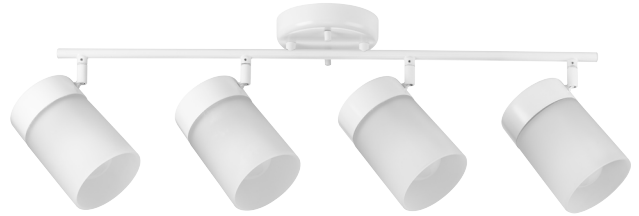

## P900012-028 Ridgecrest

Infuse an abundance of sophisticated versatile light to an commercial or residential setting with this brushed nickel four-head track light fixture. Multi-directional lamp heads provide design flexibility and illuminate typically hard-to-reach areas. The round ceiling plate, thin metal bar, and light bases are coated in a beautiful satin white finish. Each lamp head features a crisp frosted glass shade for soft, general ambient light.

- Each lamp head features a crisp frosted glass shade for soft, general ambient light.
- The round ceiling plate, thin metal bar, and light bases are coated in a beautiful satin white finish.
- Multi-directional lamp heads provide design flexibility and illuminate typically hard-to-reach areas.
- Ideal for any sitting room, hallway, or foyer.
- Perfect for transitional or modern settings.
- Measures 5-inch width by 7-1/8-inch height.
- Uses four medium base bulbs that are sold separately (60w max - LED or incandescent).
- Able to be fully dimmable with dimmable bulbs.
- Includes installation instructions and mounting hardware.
- Progress Lighting products are designed for exceptional quality, reliability, and functionality.

**Category:** Directionals  
**Finish:** Satin White (Painted)  
**Construction:** Steel Construction  
**Glass/Shade:** Etched glass Cylindrical Shade

Width: 5 in  
 Height: 7-1/8 in  
 Depth: 26-1/8 in

Etched glass Cylindrical Shade  
 Width: 3-3/4 in  
 Height: 4-1/2 in

MOUNTING	ELECTRICAL	LAMPING	ADDITIONAL INFORMATION
Ceiling mounted	Prewired	Quantity: Four 60 W max. Medium Base or LED equivalent	CCSAus Damp Location Listed
Canopy 5" W., 0.18" ht., 5" depth	6 inches of wire supplied  120 V	E26 base sockets	1-year Limited Warranty