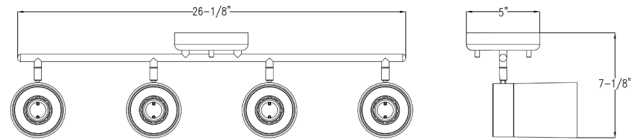

- Each lamp head features a crisp frosted glass shade for soft, general ambient light.
- The round ceiling plate, thin metal bar, and light bases are coated in a beautiful satin white finish.
- Multi-directional lamp heads provide design flexibility and illuminate typically hard-to-reach areas.
- Ideal for any sitting room, hallway, or foyer.
- Perfect for transitional or modern settings.
- Measures 5-inch width by 7-1/8-inch height.
- Uses four medium base bulbs that are sold separately (60w max - LED or incandescent).
- Able to be fully dimmable with dimmable bulbs.
- Includes installation instructions and mounting hardware.
- Progress Lighting products are designed for exceptional quality, reliability, and functionality.

Category: Directionals
Finish: Satin White (Painted)
Construction: Steel Construction
Glass/Shade: Etched glass Cylindrical Shade

Width: 5 in
Height: 7-1/8 in
Depth: 26-1/8 in

Etched glass Cylindrical Shade
Width: 3-3/4 in
Height: 4-1/2 in