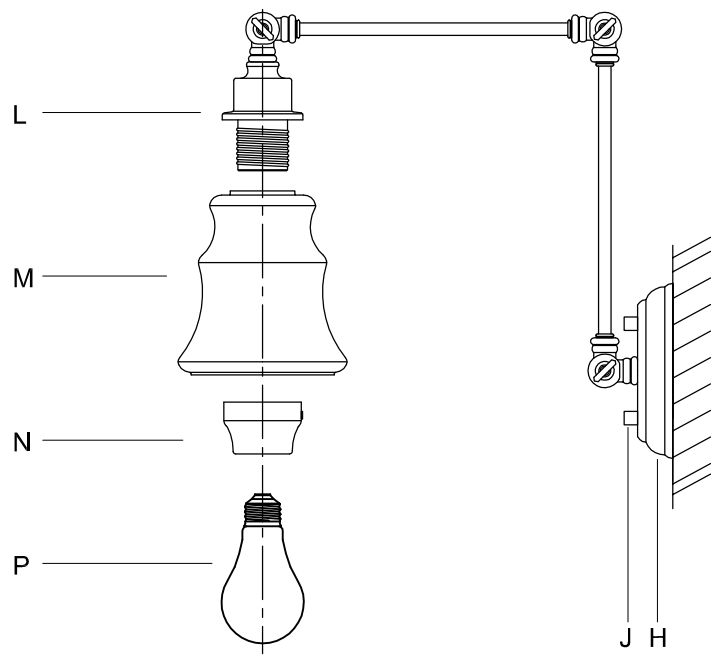

CAUTION: Read instructions carefully and turn electricity off at main circuit breaker panel before beginning installation.

710044

*****

WARNING - If any Special Control Devices are used with this Fixture, Follow the Instructions Carefully to assure full compliance with N.E.C. requirements. If there are any questions, contact a Qualified Electrical Contractor.

WARNING - This product contains chemicals known to the State of California to cause cancer, birth defects and /or other reproductive harm. Thoroughly wash hands after installing, handling, cleaning, or otherwise touching this product.

CAUTION - All glass is fragile, use care when handling Glass component(s) and or Lamp(s).

*****

CANOPY MOUNTING & WIRE CONNECTION ASSEMBLY STEPS:

1. D,E → A
2. Q → D
3. B,A → C
4. F → G
5. H,J → D

*****

FIXTURE ASSEMBLY STEPS:

1. M,N → L
2. P → L

B, C, G & P
(NOT FURNISHED)
(NON FOURNIE)
(NO INCLUIDA)