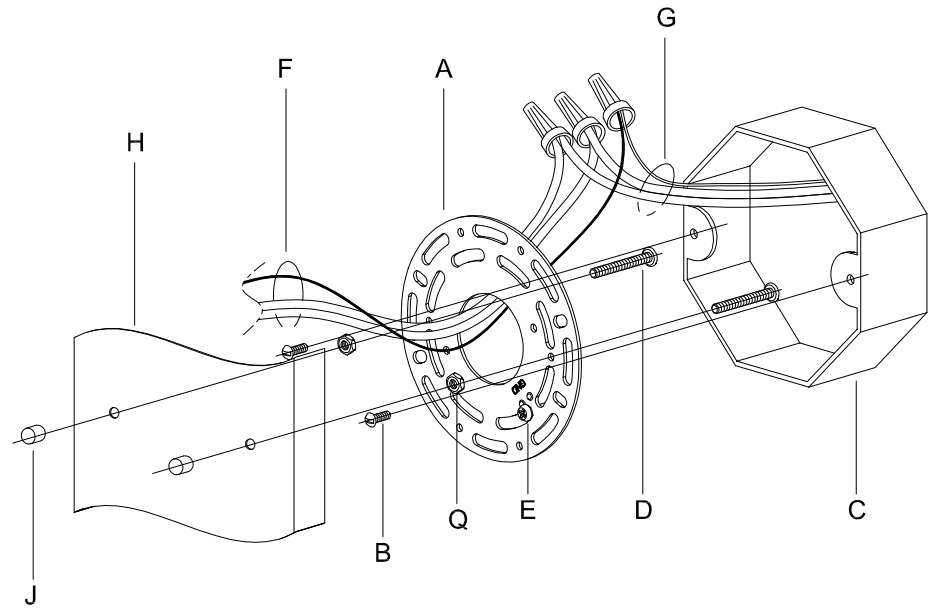

CAUTION: Read instructions carefully and turn electricity off at main circuit breaker panel before beginning installation.

710044

WARNING - If any Special Control Devices are used with this Fixture, Follow the Instructions Carefully to assure full compliance with N.E.C. requirements. If there are any questions, contact a Qualified Electrical Contractor.

CAUTION - All glass is fragile, use care when handling Glass component(s) and or Lamp(s).

CANOPY MOUNTING & WIRE CONNECTION ASSEMBLY STEPS:

1. D,E → A
2. Q → D
3. B,A → C
4. F → G
5. H,J → D

FIXTURE ASSEMBLY STEPS: