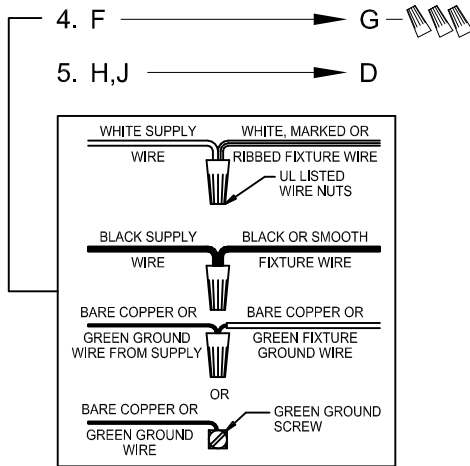

CAUTION: Read instructions carefully and turn electricity off at main circuit breaker panel before beginning installation.

710044

WARNING - If any Special Control Devices are used with this Fixture, Follow the Instructions Carefully to assure full compliance with N.E.C. requirements. If there are any questions, contact a Qualified Electrical Contractor.

CAUTION - All glass is fragile, use care when handling Glass component(s) and or Lamp(s).

CANOPY MOUNTING & WIRE CONNECTION ASSEMBLY STEPS:

1. D,E → A
2. Q → D
3. B,A → C
4. F → G
5. H,J → D

FIXTURE ASSEMBLY STEPS: