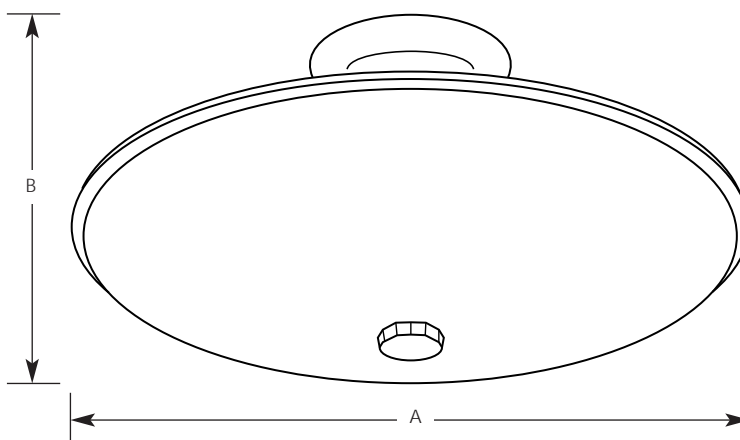

Type \_\_\_\_\_

-10

P4611

P4612

Catalog No.	Finish Polished Brass	Lamping	Dimensions (Inches)	
			A	B
P4611	-10	2 (m) 60w	12	5-1/2
P4612	-10	3 (m) 100w	14-1/2	7

**Specifications:**

General

- White round bent glass shade with Polished Brass trim and finial
- The glass shade is set off the ceiling to provide generous up lighting
- White painted finish canopy
- Steel construction

Mounting

- Ceiling mount
- Covers outlet box
- Mounting strap for outlet box included
- Canopy is 4-3/4" diameter

Electrical

- Medium based phenolic socket
- Pre-wired

Labeling

- UL-CUL Dry Location listed