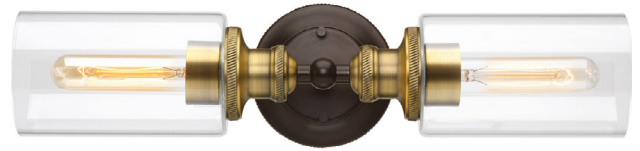

DATE: _____ TYPE: _____

NAME: _____

PROJECT: _____

Incandescent

P2809-20

Archives

This two-light bath & vanity fixture offer a vintage electric feel. Clear glass shades featured on either side of the back plate. Two-toned finish in antique bronze with natural brass accents. Can be mounted horizontally or vertically.

- Vintage electric feel.
- Clear glass shades featured on either side of the back plate.
- Two-toned finish in Antique Bronze with natural Brass accents.
- Can be mounted horizontally or vertically.

Width: 18-1/2"

Height: 4-3/4"

Depth: 7"

H/CTR: 2-3/8"

Category: Bath & Vanity

Finish: Antique Bronze (painted)

Construction: Steel construction

Glass/Shade: Clear glass shades

MOUNTING	ELECTRICAL	LAMPING	ADDITIONAL INFORMATION
<p>Wall horizontal or vertical mounted</p> <p>Mounting strap for outlet box included</p> <p>Fixture can be installed with glass facing up or down</p> <p>Back plate covers a standard 4" hexagonal recessed outlet box</p>	<p>Pre-wired</p> <p>6" of wire supplied</p> <p>120 V</p>	<p>Quantity:</p> <p>Two 100w max. Medium Base</p> <p>Medium base porcelain sockets</p>	<p>UL-CUL Damp location listed</p> <p>1 year warranty</p>