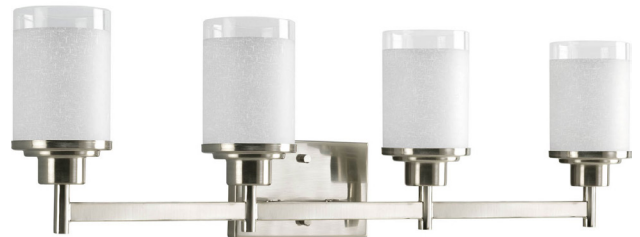

DATE: _____ TYPE: _____

NAME: _____

PROJECT: _____

Incandescent

P2998-09

Alexa

Create the sophisticated feel of modern, urban living in your home with this four-light bath fixture from the Alexa Collection. Visually interesting white linen finished glass with a crisp clear edge accent is complemented by a pleasingly simple Brushed Nickel frame. If you desire a vintage mid-century modern look, the Alexa Collection is just for you.

- Simple Brushed Nickel frame.
- Visually stimulating white linen glass.
- Vintage mid-century modern look.
- Vintage mid-century modern look.
- Fixture can be installed with glass facing up or down.

Width: 31"
Height: 9-7/16"
Depth: 6"
H/CTR: 7-1/4" (facing up)

Glass
Width: 4-1/16"
Height: 5-9/16"

Category: Bath & Vanity

Finish: Brushed Nickel (plated)

Construction: Steel construction

Glass/Shade: Etched Linen with clear edge glass shades

MOUNTING	ELECTRICAL	LAMPING	ADDITIONAL INFORMATION
Wall mounted Mounting strap for outlet box included Fixture can be installed with glass facing up or down Back plate covers a standard 4" octagonal recessed outlet box 7" W., 4.5" ht., .75" depth	Pre-wired 6" of wire supplied 120 V	Quantity: Four 100w max. Medium Base Medium base porcelain sockets	UL-CUL Damp location listed 1 year warranty