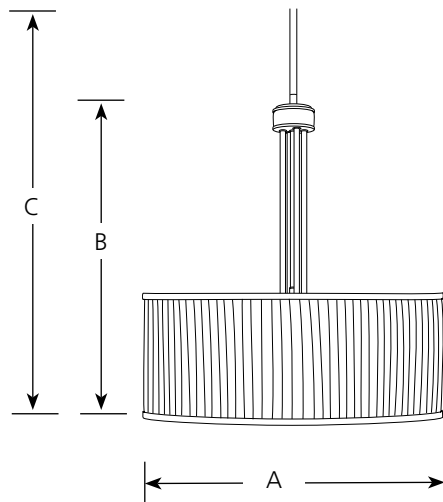

Type _____

-84

P3909

Finish		Dimensions (Inches)			
Catalog No.	Espresso	Lighting	A	B	C
P3909	-84	3 (m) 100w	20	21-7/8	79

Specifications:

General

- White linen fabric drum shade (20" dia. x 7-7/8" ht.) with bottom glass diffuser
- Multi rod center column
- Two 6", one 12", and two 15" stems supplied with concealed connectors and a 90 degree swivel in the canopy
- Painted Espresso (-84) finish
- Steel construction

Mounting

- Ceiling mounted on stem
- Canopy covers a standard 4" hexagonal recessed outlet box
- Mounting strap for outlet box included

Electrical

- Medium based ceramic sockets
- 10 feet of wire

Labeling