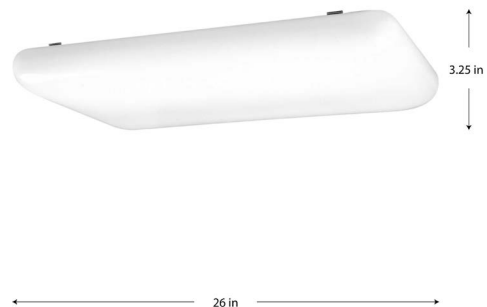

### Description:

26" LED Linear Cloud

### Specifications:

- White Acrylic Diffuser
- Dimmable to 10% brightness (See Dimming Notes)
- 15.7479 in W., 3.25 in ht., 5.6299 in depth

### Dimensions:

Length: 26 in  
 Width: 10-1/4 in  
 Height: 3-1/4 in

White Acrylic Diffuser  
 Length: 26 in  
 Width: 10-1/4 in