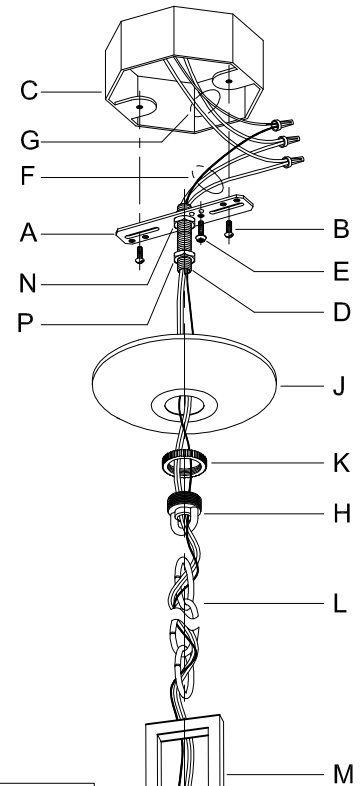

Assembly & Installation Instructions

CAUTION: Read instructions carefully and turn electricity off at main circuit breaker panel before beginning installation.

550003

WARNING - If any Special Control Devices are used with this Fixture, Follow the Instructions Carefully to assure full compliance with N.E.C. requirements. If there are any questions, contact a Qualified Electrical Contractor.

CANOPY MOUNTING & WIRE CONNECTION ASSEMBLY STEPS:

ADJUST HEIGHT WITH "D"
 N → A (TO LOCK)
 AJUSTA LA ALTURA CON "D"
 N → A (APRETAR)
 RÉGLEZ LA HAUTEUR AVEC "D"
 N → A (À VERROUILLER)

1. D,E → A
2. B,A → C
3. N,P,H → D
4. P → H (TO LOCK) (APRETAR) (À VERROUILLER)
5. F → M
6. L → M
7. J,K → L
8. L → H
9. F → L,K,J,H,D
10. F → G
11. J,K → H

B, C, G & X
 (NOT FURNISHED)
 (NO INCLUIDA)
 (NON FOURNIE)

FIXTURE ASSEMBLY STEPS:

1. U,V,W → Q
2. R → T
3. Y,Z → S

Instructions d'Assemblage et Installation

Mise en garde: Lire les instructions avec soin et couper le courant au disjoncteur central avant de commencer l'installation.