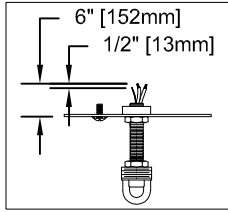

Assembly & Installation Instructions

CAUTION: Read instructions carefully and turn electricity off at main circuit breaker panel before beginning installation.

550003

WARNING - If any Special Control Devices are used with this Fixture, Follow the Instructions Carefully to assure full compliance with N.E.C. requirements. If there are any questions, contact a Qualified Electrical Contractor.

CANOPY MOUNTING & WIRE CONNECTION ASSEMBLY STEPS:

ADJUST HEIGHT WITH "D"
 N → A (TO LOCK)
 AJUSTA LA ALTURA CON "D"
 N → A (APRETAR)
 RÉGLEZ LA HAUTEUR AVEC "D"
 N → A (À VERROUILLER)

1. D,E → A
2. B,A → C
3. N,P,H → D
4. P → H (TO LOCK) (APRETAR) (À VERROUILLER)
5. F → M
6. L → M
7. J,K → L
8. L → H
9. F → L,K,J,H,D
10. F → G
11. J,K → H