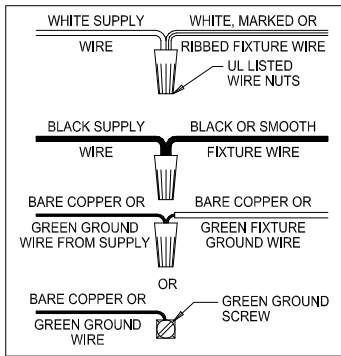

Assembly & Installation Instructions

CAUTION: Read instructions carefully and turn electricity off at main circuit breaker panel before beginning installation.

550003

*****

WARNING - If any Special Control Devices are used with this Fixture, Follow the Instructions Carefully to assure full compliance with N.E.C. requirements. If there are any questions, contact a Qualified Electrical Contractor.

WARNING - This product contains chemicals known to the State of California to cause cancer, birth defects and /or other reproductive harm. Thoroughly wash hands after installing, handling, cleaning, or otherwise touching this product.
CAUTION - All glass is fragile, use care when handling Glass component(s) and or Lamp(s).

*****

CANOPY MOUNTING & WIRE CONNECTION ASSEMBLY STEPS:

ADJUST HEIGHT WITH "D"
N → A (TO LOCK)
AJUSTA LA ALTURA CON "D"
N → A (APRETAR)
RÉGLEZ LA HAUTEUR AVEC "D"
N → A (À VERROUILLER)

1. D,E → A
2. B,A → C
3. N,P,H → D
4. P → H (TO LOCK) (APRETAR) (À VERROUILLER)
5. F → M
6. L → M
7. J,K → L
8. L → H
9. F → L,K,J,H,D
10. F → G
11. J,K → H