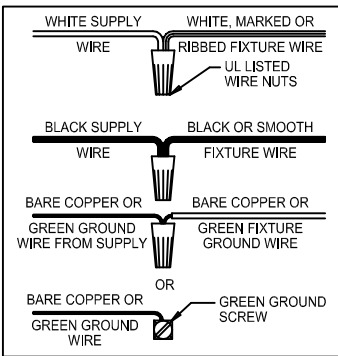

Assembly & Installation Instructions

CAUTION: Read instructions carefully and turn electricity off at main circuit breaker panel before beginning installation.

500056

WARNING - If any Special Control Devices are used with this Fixture, Follow the Instructions Carefully to assure full compliance with N.E.C. requirements. If there are any questions, contact a Qualified Electrical Contractor.
WARNING - This product contains chemicals known to the State of California to cause cancer, birth defects and /or other reproductive harm. Thoroughly wash hands after installing, handling, cleaning, or otherwise touching this product.
CAUTION - All glass is fragile, use care when handling Glass component(s) and or Lamp(s).

CANOPY MOUNTING & WIRE CONNECTION ASSEMBLY STEPS:

1. D,E → A
2. P → D
3. B,A → C
4. F → N
5. N → M
6. L → N,K
7. F → L,K,H
8. F → G
9. H,J → D

FIXTURE ASSEMBLY STEPS:

1. R,S → Q
2. T → Q

B, C, G & T
 (NOT FURNISHED)
 (NO INCLUIDA)
 (NON FOURNIE)

Instructions d'Assemblage et Installation

MISE EN GARDE: Lire les instructions avec soin et couper le courant au disjoncteur central avant de commencer l'installation.

AVERTISSEMENT - S'il y a d'autres mécanismes régulateurs qui s'emploient avec ce dispositif, suivre soigneusement les instructions pour satisfaire aux exigences NEC. Si vous avez des questions, consulter un électricien qualifié.