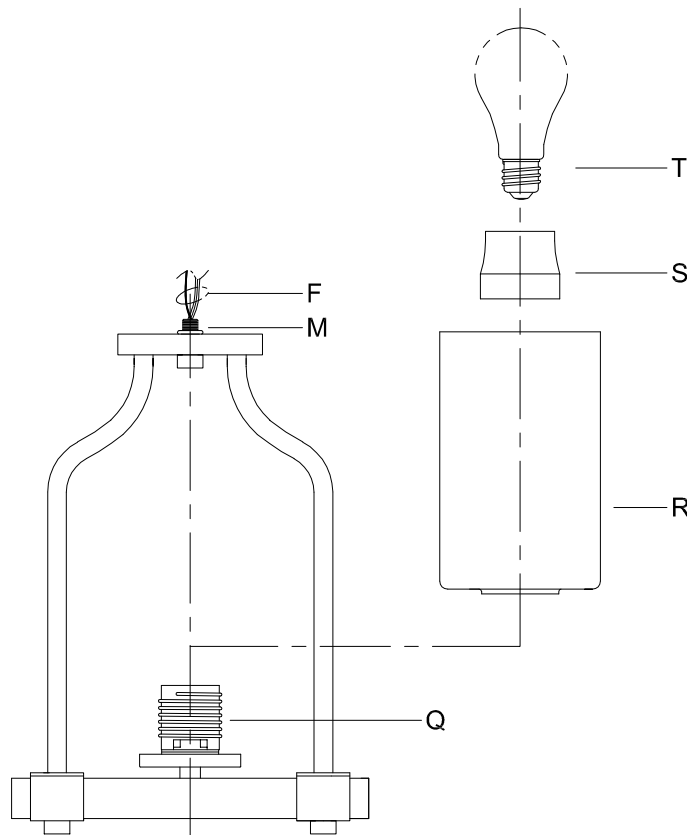

Assembly & Installation Instructions

CAUTION: Read instructions carefully and turn electricity off at main circuit breaker panel before beginning installation.

500056

WARNING - If any Special Control Devices are used with this Fixture, Follow the Instructions Carefully to assure full compliance with N.E.C. requirements. If there are any questions, contact a Qualified Electrical Contractor.
WARNING - This product contains chemicals known to the State of California to cause cancer, birth defects and /or other reproductive harm. Thoroughly wash hands after installing, handling, cleaning, or otherwise touching this product.
CAUTION - All glass is fragile, use care when handling Glass component(s) and or Lamp(s).

CANOPY MOUNTING & WIRE CONNECTION ASSEMBLY STEPS:

1. D,E → A
2. P → D
3. B,A → C
4. F → N
5. N → M
6. L → N,K
7. F → L,K,H
8. F → G
9. H,J → D

FIXTURE ASSEMBLY STEPS:

1. R,S → Q
2. T → Q

B, C, G & T
 (NOT FURNISHED)
 (NO INCLUIDA)
 (NON FOURNIE)

Instructions d'Assemblage et Installation

MISE EN GARDE: Lire les instructions avec soin et couper le courant au disjoncteur central avant de commencer l'installation.

AVERTISSEMENT - S'il y a d'autres mécanismes régulateurs qui s'emploient avec ce dispositif, suivre soigneusement les instructions pour satisfaire aux exigences NEC. Si vous avez des questions, consulter un électricien qualifié.