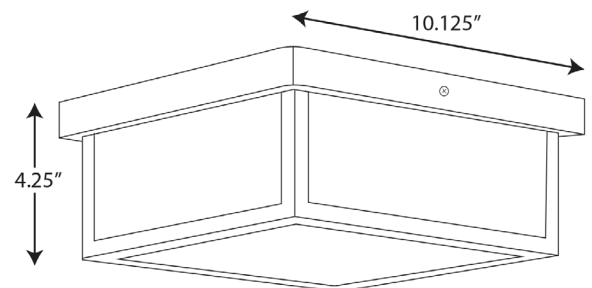

### Specifications:

- Etched glass Shade
- A beautiful etched glass shade rests within the frame for a design sure to brighten any space with its fresh, elegant demeanor.
- A square, brushed nickel frame attaches to a minimalist ceiling plate.
- Foster a sophisticated atmosphere with this contemporary flush mount.
- Ideal for any hallway, foyer, stairway, or kitchen.
- Perfect for transitional, modern, farmhouse, Craftsman, and contemporary settings.
- Measures 10-1/8-inch width by 4-1/4-inch height.
- Uses one LED module (17w).
- Compatible with many Triac/ELV dimmers (see dimming controls)
- Includes installation instructions and mounting hardware.
- Progress Lighting products are designed for exceptional quality, reliability, and functionality.
- Dimmable to 10% brightness (See Dimming Notes)
- Ceiling Pan covers a standard 4" recessed outlet box: 10.125 in W., 1 in ht., 10.125 in depth
- Mounting backplate for outlet box included
- 6 in of wire supplied

### Dimensions:

Square: 10-1/8 in  
Height: 4-1/4 in

Etched glass Shade  
Width: 8-7/16 in  
Height: 3-3/16 in

**Dimming Notes:**

---

P350114-009-30 is designed to be compatible with many Triac/ELV controls.