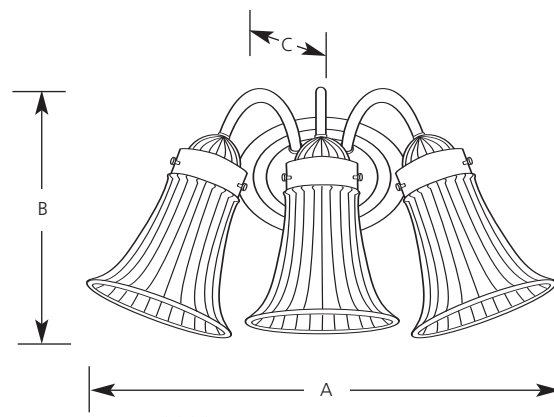

Type _____

-15

P3336

P3337

P3338

Catalog No.	Finish		Lamping	Dimensions (Inches)		
	Polished Chrome			A	B	C
P3336	-15		1 (m) 100w	5-1/4	9	8-1/8
P3337	-15		2 (m) 100w	12-1/2	8-3/4	8-1/4
P3338	-15		3 (m) 100w	19-1/2	9	8-1/4

P3336

P3338

Specifications:

General

- Clear fluted glass shades
- Polished Chrome (-15) finish
- Polished Chrome units have a plain canopy
- Steel construction
- Glass held in place with thumb screws

Electrical

- Medium based ceramic sockets
- Pre-wired

Labeling

- UL-CUL damp location listed

Mounting

- Wall mount
- Can be mounted in the up or down position
- Covers outlet box
- Oval back plate is 4-1/4" by 6"