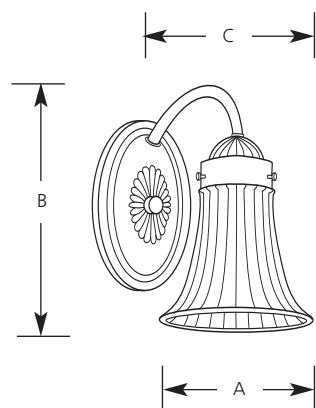

Type _____

-15

P3336

P3337

P3338

Catalog No.	Finish		Lamping	Dimensions (Inches)		
	Polished Chrome			A	B	C
P3336	-15		1 (m) 100w	5-1/4	9	8-1/8
P3337	-15		2 (m) 100w	12-1/2	8-3/4	8-1/4
P3338	-15		3 (m) 100w	19-1/2	9	8-1/4

P3336

P3338

Specifications:

General

- Clear fluted glass shades
- Polished Chrome (-15) finish
- Polished Chrome units have a plain canopy
- Steel construction
- Glass held in place with thumb screws

Electrical

- Medium based ceramic sockets
- Pre-wired

Labeling

- UL-CUL damp location listed

Mounting

- Wall mount
- Can be mounted in the up or down position
- Covers outlet box
- Oval back plate is 4-1/4" by 6"