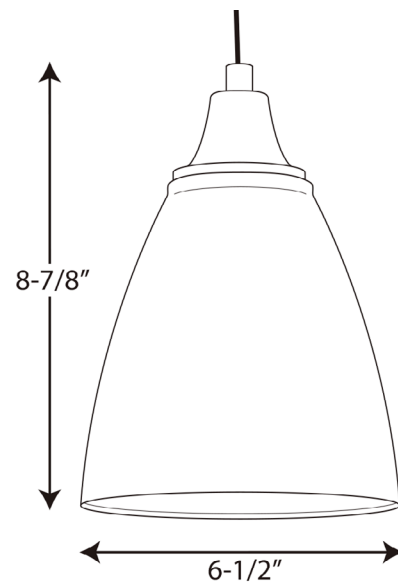

Pure LED

Ceiling cord Mounted • Dry Location Listed PROGRESS LED

Description:

One-light LED pendant features designer oriented details. Brushed Nickel finish with polished white interior. 3000K, 90+ CRI, 623 lumens (source).

Specifications:

- Satin Aluminum, painted white inside aluminum Shade
- White acrylic Diffuser
- Designer oriented details.
- Sleek design.
- Brushed Nickel finish with polished white interior.
- Dimmable to 10% with many ELV dimmers
- 623 lumens 69.2 lumens/watt per module (source)
- 3000K color temperature, 90+ CRI.
- Dimmable to 10% brightness (See Dimming Notes)
- Canopy covers a standard 4" recessed outlet box: 5.125 in W., 1.0625 in depth
- Mounting strap for outlet box included
- 120 in of wire supplied

P5175-0930K9

Dimensions:

Diameter: 6-1/2 in
Height: 8-7/8 in
Overall Ht. W/Cord: 130 in

Satin Aluminum, painted white inside aluminum Shade
Width: 6-1/2 in

P5175-0930K9

Dimming Notes:

P5175-0930K9 is designed to be compatible with many ELV/Reverse Phase controls.