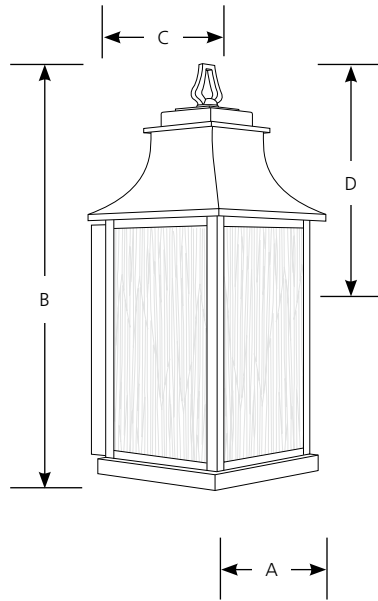

Incandescent

**Salute
Wall Mount**

Outdoor

Type _____
-108
P5955

Catalog No.	Finish	Lamping	Dimensions (Inches)			
	Oil Rubbed Bronze		A	B	C	D
P5955	-108	1 (m) 100w	8-1/2	20-5/8	8-7/8	13-7/8

Specifications:

General

- Light amber etched inside, textured outside glass panels
- Painted Oil Rubbed Bronze (-108) finish
- Steel/Aluminum construction
- Matching post, wall and chain-hung units available

Mounting

- Wall mount
- Back plate 7-3/8" W x 12" ht. x 1" deep
- Covers outlet box
- Mounting strap for outlet box included

Electrical

- Medium sockets

Labeling

- cCSAus wet location listed