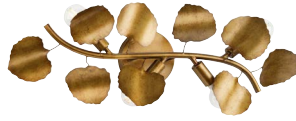

Project: _____
 Fixture Type: _____
 Location: _____
 Contact: _____

P710123-204 Laurel

Laurel Collection Four-Light Gold Ombre Transitional Wall Bracket

Category: Wall Brackets
Finish: Gold Ombre (Hand Painted)
Construction: Steel Housing

Width: 9 in
 Extends: 4-3/8 in
 Height: 24-1/2 in (Mounted Vertical)
 H/CTR: 12-1/4 in

MOUNTING	ELECTRICAL	LAMPING	ADDITIONAL INFORMATION
Wall mounted	6 inches of wire supplied	(4) Candelabra Base (E12) Socket	cETLus Damp Location Listed
Mounting plate for outlet box included	120 VAC	Lamp Type Incandescent: 60-watt MAX per socket LED: 12.5-watt MAX per socket	1-year Limited Warranty
Canopy covers a standard 4" recessed outlet box: 4.75" W., 0.75" ht., 4.75" depth		Fully dimmable with dimmable bulbs.	