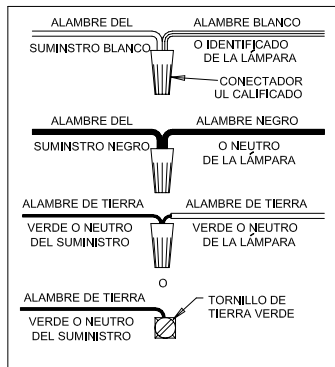

Assembly & Installation Instructions

CAUTION: Read instructions carefully and turn electricity off at main circuit breaker panel before beginning installation.

WARNING - If any special control devices are used with this fixture, follow the instructions carefully to assure full compliance with N.E.C. requirements. If there are any questions, contact a qualified electrical engineer.

ASSEMBLY STEPS: PASOS PARA ENSAMBLAR: MODE D'ASSEMBLAGE:

1. A → B
2. C → A
3. D → B
4. E → D
5. B, F → H
6. D, E → G
7. I → J
8. K, L → A
9. M → N
10. O, P, Q → R
11. R → K
- (S → T)

F, G, H, J, M:
(Not furnished)
(No incluidas)
(Non fournies)