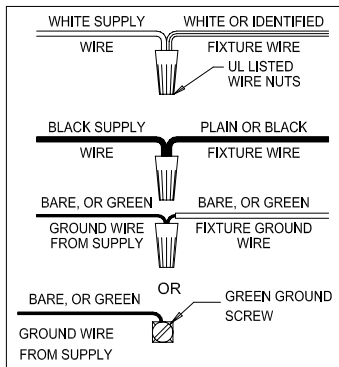

Assembly & Installation Instructions

CAUTION: Read instructions carefully and turn electricity off at main circuit breaker panel before beginning installation.

WARNING - If any special control devices are used with this fixture, follow the instructions carefully to assure full compliance with N.E.C. requirements. If there are any questions, contact a qualified electrical engineer.

CAUTION - All glass is fragile, use care when handling Glass component(s) and or Lamp(s).

WARNING - This product contains chemicals known to the State of California to cause cancer, birth defects and /or other reproductive harm. Thoroughly wash hands after installing, handling, cleaning, or otherwise touching this product.

ASSEMBLY STEPS: PASOS PARA ENSAMBLAR: MODE D'ASSEMBLAGE:

1. A → B
2. C → A
3. D → B
4. E → D
5. B, F → H
6. D, E → G
7. I → J
8. K, L → A
9. M → N
10. O, P, Q → R
11. R → K
- (S → T)

F, G, H, J, M:
(Not furnished)
(No incluidas)
(Non fournies)