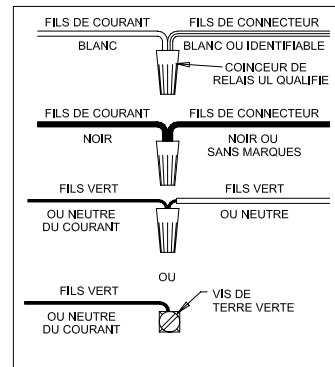

Assembly & Installation Instructions

CAUTION: Read instructions carefully and turn electricity off at main circuit breaker panel before beginning installation.

WARNING - If any special control devices are used with this fixture, follow the instructions carefully to assure full compliance with N.E.C. requirements. If there are any questions, contact a qualified electrical engineer.

CAUTION - All glass is fragile, use care when handling Glass component(s) and or Lamp(s).

WARNING - This product contains chemicals known to the State of California to cause cancer, birth defects and /or other reproductive harm. Thoroughly wash hands after installing, handling, cleaning, or otherwise touching this product.

ASSEMBLY STEPS: PASOS PARA ENSAMBLAR: MODE D'ASSEMBLAGE:

1. A → B
2. C → A
3. D → B
4. E → D
5. B, F → H
6. D, E → G
7. I → J
8. K, L → A
9. M → N
10. O, P, Q → R
11. R → K
- (S → T)

F, G, H, J, M:
(Not furnished)
(No incluidas)
(Non fournies)