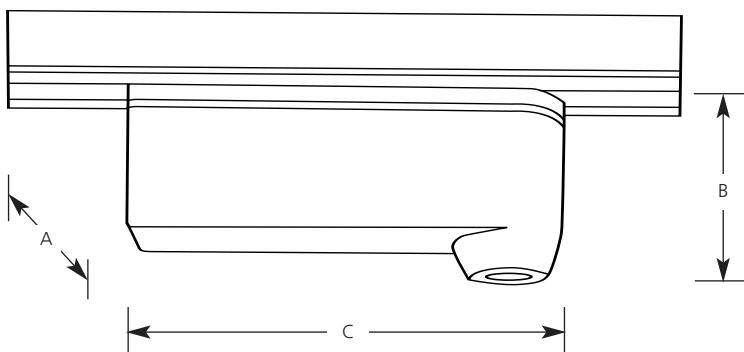

Type _____
 -09 -30 -31
 P8516

Catalog No.	Finish			Dimensions (Inches)		
	Brushed Nickel	White	Black	A	B	C
P8516	-09	-30	-31	1-3/8	2-1/2	5

Specifications:

General

- Cast aluminum housing
- Brushed nickel plated finish, white or black painted
- Converts line voltage of track to 12 volts
- For use with low voltage mini pendants
- Utilizes a double contact bayonet EZ Loc system for quick lock up of components
- Accommodates P8777 adaptor for using Illuma-Flex™ fixtures with Alpha Trak® system
- Requires electronic low voltage dimmer for dimming operation

Mounting

- Attaches to Alpha Trak®
- Quarter turn fastening to the track
- Can only be attached in proper position for correct polarity
- Transformer locks to track to prevent accidental removal

Electrical