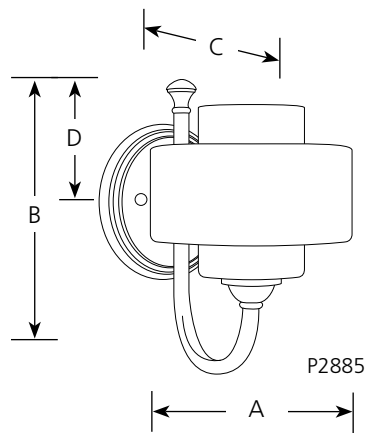

Type \_\_\_\_\_

-134WB

- P2885
- P2886
- P2887
- P2888

Catalog No.	Finish		Lamping	Dimensions (Inches)			
	Silver Ridge			A	B	C	D
P2885	-134WB	1 (c) (Krypton) 60w (included)	6	9	8	5-1/2	
P2886	-134WB	2 (c) (Krypton) 60w (included)	16	9	8	5-1/2	
P2887	-134WB	3 (c) (Krypton) 60w (included)	23-1/2	9	8	5-1/2	
P2888	-134WB	4 (c) (Krypton) 60w (included)	31	9	8	5-1/2	

**Specifications:**

General

- Toasted linen double drum glass shades
- Painted Silver Ridge (-134WB) finish
- Mounts in "up" or "down" position
- Traditional style with a modern twist
- Curving details highlighted by Silver Ridge finish
- Steel construction
- Companion Bath and Vanity, Chandelier, Close-to-ceiling, Hall and Foyer, Pendant, Wall bracket, fixtures are available

Mounting

- Wall mount
- Back plate covers a standard 4" hexagonal recessed outlet box: 4-7/8" dia.
- Mounting strap for outlet box included
- Threaded socket ring secures glass

Electrical

- Pre-wired
- Candelabra base sockets