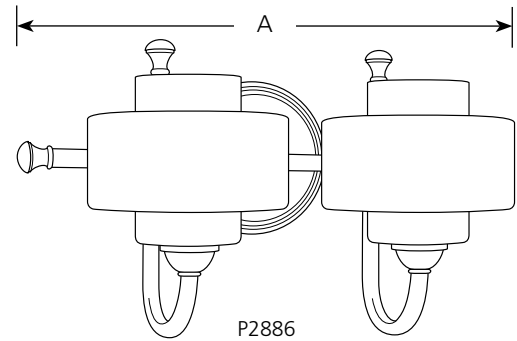

Type \_\_\_\_\_

-134WB

- P2885
- P2886
- P2887
- P2888

Catalog No.	Finish		Lamping	Dimensions (Inches)			
	Silver Ridge			A	B	C	D
P2885	-134WB	1 (c) (Krypton) 60w (included)	6	9	8	5-1/2	
P2886	-134WB	2 (c) (Krypton) 60w (included)	16	9	8	5-1/2	
P2887	-134WB	3 (c) (Krypton) 60w (included)	23-1/2	9	8	5-1/2	
P2888	-134WB	4 (c) (Krypton) 60w (included)	31	9	8	5-1/2	

**Specifications:**

General

- Toasted linen double drum glass shades
- Painted Silver Ridge (-134WB) finish
- Mounts in "up" or "down" position
- Traditional style with a modern twist
- Curving details highlighted by Silver Ridge finish
- Steel construction
- Companion Bath and Vanity, Chandelier, Close-to-ceiling, Hall and Foyer, Pendant, Wall bracket, fixtures are available

Mounting

- Wall mount
- Back plate covers a standard 4" hexagonal recessed outlet box: 4-7/8" dia.
- Mounting strap for outlet box included
- Threaded socket ring secures glass

Electrical

- Pre-wired
- Candelabra base sockets